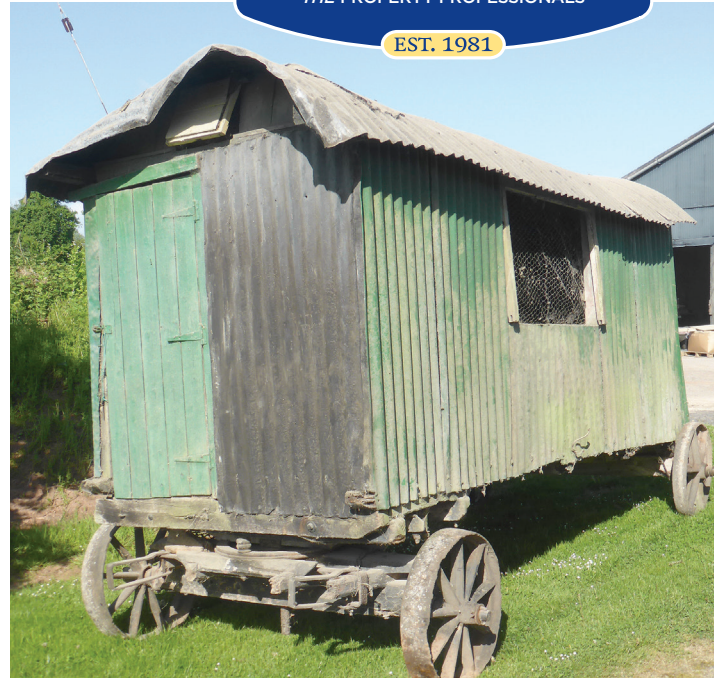

Chartered Surveyors • Auctioneers • Valuers • Estate Agents

**JOHN
GOODWIN**
THE PROPERTY PROFESSIONALS

EST. 1981

Porcelain

Beswick figures, Royal Albert, Beatrix Potter, Royal Doulton figures, Royal Worcester figures, Royal Worcester Evesham ware, Sylvac, art nouveau tiles, Susie Cooper tea pot, commemorative ware, Guinness miniatures, Lladro figures, oriental porcelain.

Miscellaneous

Various wines, champagne, ports and spirits, large collection of stamps, coins and coin cavers, postcards, cigarette cards, records copper and brassware, militaria, trench art, horse brasses, Anglepoise lamp and various light fittings, rugs and kilims, walking sticks, cameras and accessories, old marbles, violin, Dunhill advertising items, Kirby vacuum cleaner, fishing tackle and flotation suit, hi fi, televisions, vintage radio, clocks, boxes and writing slopes, sheepskin and leather jackets, vintage suits, shoes, hats, ceremonial gowns and mortar boards, vintage luggage, old Milners safe, old servant bell call panels, clocks inc modern station clock, garden furniture, saddle stones, old pumps, galvanised buckets, water butt and baths, cast iron hoppers, old brass garden sprayer, bushel boxes, flower pots, even cast iron toilet cisterns!

Viewing on Tuesday 5th June – 2 pm to 7 pm and on the morning of the sale

Buyer's Premium 15% (inc. VAT)

All items must be cleared from the saleroom by 5pm on sale day.

Saleroom phone number (View day and sale day only) 07968 694746

Auctioneer Chris Maulkin FNAEA

For information please call Chris Maulkin on 01531 634648